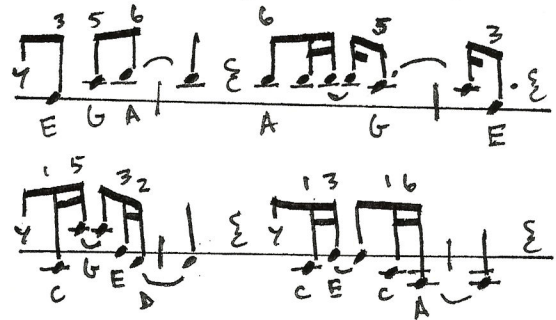

Way Maker

Words and Music by Osinachi Kalu Okoro Egbu

Riff (vs. melody): **Key: C**
(4/4) 68bpm

1. You are here moving in our midst
 I worship You, I worship You
 You are here working in this place
 I worship You, I worship You

Chorus

(You are) **Way Maker Miracle Worker Promise Keeper**
Light in the darkness my God that is who You are

2. You are here touching ev'ry heart // F C
 I worship You, I worship You // G^{sus} Am
 You are here healing ev'ry heart // F C
 I worship You, I worship You // G^{sus} Am

3. You are here turning lives a-round // F C
 I worship You I worship You // G^{sus} Am
 You are here mending ev'ry heart // F C
 I worship You I worship You (Lord) // G^{sus} Am