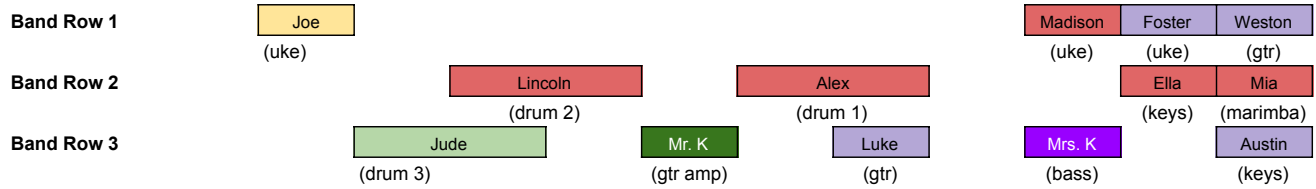

Elementary Chapel Team

May 13, 2021

SINGERS

WL 2

WL 1

Worship Order		Stage Position									
Time	Song	(boom) Mic 5		Mic 4		Mic 3		HH 2		HH 1	
805	<i>(Call to Worship & Prayer)</i>									Charley	
806	<i>Set a Fire (C)</i>	Morgan		Peyton		Ava		Madison		Charley	
810	<i>Way Maker (C)</i>	Claire		Reagan		Annalisa		Ella		Addy	
814	<i>Raise a Hallelujah (D)</i>	Avery		Aspen		Matthew		Mia		Addison	
815											
815	<i>Zeal (G)</i>	Reagan		Claire		Addy		Addison		Avery	
820	<i>Jump Around (Am)</i>	Annalisa		Mia		Ella		Peyton		Charley	
825	<i>The Blessing (C)</i>	Morgan		Madison		Ava		Aspen		Matthew	
830	<i>(Closing Prayer)</i>							Aspen			

Stage Position

Mic	HH 1	HH 2	Mic 3	Mic 4	Mic 5	Choir	PZM	PZM	Mix	Mon
Board Ch	ch 1	ch 2	ch 3	ch 4	ch 5	ch 6	ch 7	ch 8	aux 1	aux 2
Snake Ch	n/a	n/a	sn 13	sn 14	sn 4	sn 5	sn 8	sn 10	Send	M4