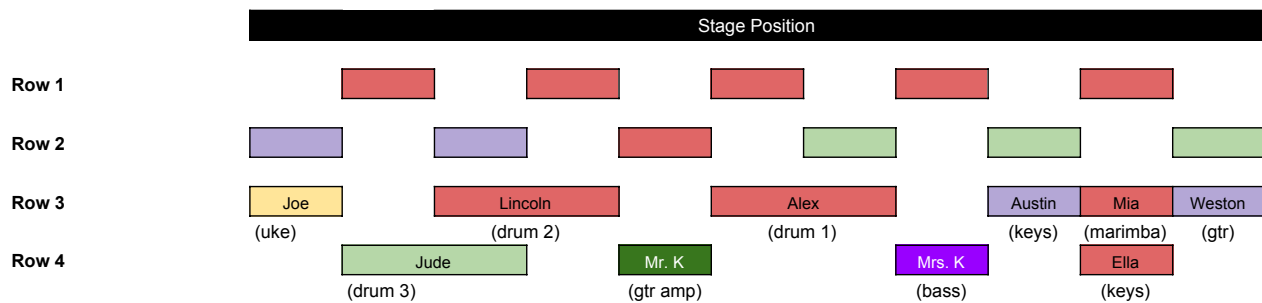

## SINGERS

WL 2

WL 1

Time	Worship Order	Stage Position										
			(boom) Mic 5		Mic 4		Mic 3		HH 2		HH 1	
805	<i>(Call to Worship &amp; Prayer)</i>										Mia	
806	<i>Holy Water (D)</i>		Avery		Addison		Ava		Peyton		Mia	
810	<i>Jump Around (Am)</i>		Annalisa		Aspen		Morgan		Matthew		Ella	
815	<i>Way Maker (C)</i>		Charley		Madison		Claire		Addy		Reagan	
819	<i>(Closing Prayer)</i>								(clean Mic)		Reagan	