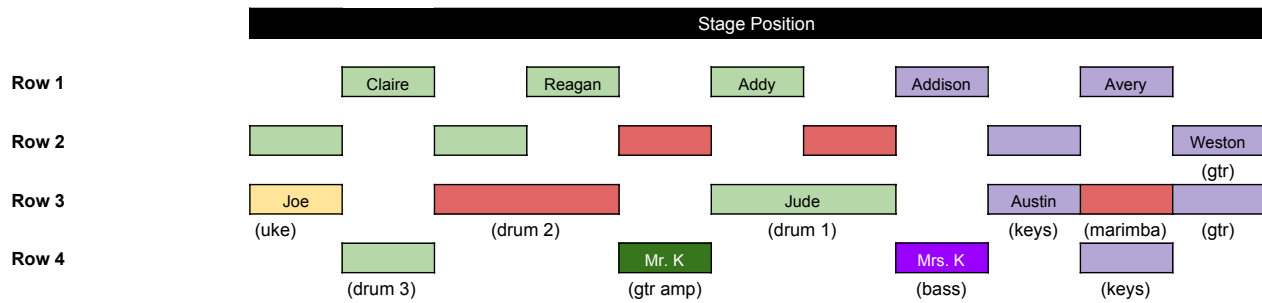

Elementary Chapel Team

November 19, 2020

SINGERS

WL 2

WL 1

Worship Order		Stage Position									
Time	Song	(boom) Mic 3		Mic 4		Mic 5		HH 2		HH 1	
805	<i>(Call to Worship & Prayer)</i>									Avery	
806	<i>Get Up and Dance (G)</i>	Claire		Reagan		Addy		Addison		Avery	
810	<i>Breathe on Us (G)</i>	Claire		Reagan		Addy		Addison		Avery	
815	<i>Way Maker (C)</i>	Claire		Reagan		Addy		Addison		Avery	
819	<i>(Closing Prayer)</i>							Addison		(clean Mic)	

Mic	HH 1	HH 2	Mic 3	Mic 4	Mic 5	Choir	PZM	PZM	Mix	Mon
Board Ch	ch 1	ch 2	ch 3	ch 4	ch 5	ch 6	ch 7	ch 8	aux 1	aux 2
Snake Ch	n/a	n/a	sn 13	sn 14	sn 4	sn 5	sn 8	sn 10	Send	M4